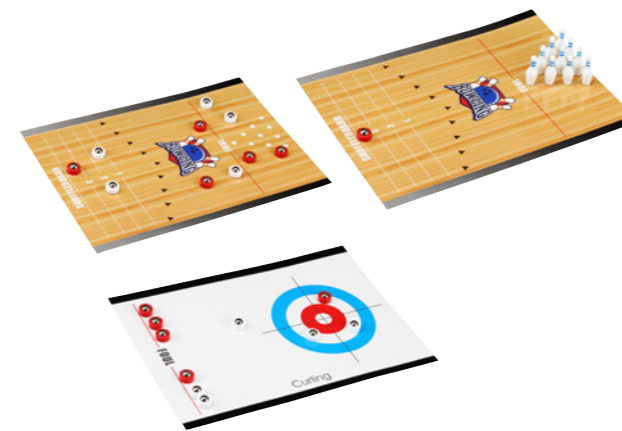

**Bigger!**

**FY-8154**  
SOCCER TABLE GAME  
70x37x16.8cm  
73x25.8x38.3cm/0.054CBM 3+ 3 pcs

**FY-8154NT**  
SOCCER TABLE GAME  
71x37.7x15.5cm  
72.5x25x39.5cm/0.072CBM 3+ 3 pcs

**FY-8155**  
POOL TABLE GAME  
64x36.5x14.5cm  
66.5x28x39.3cm/0.073CBM 3+ 3 pcs

**FY-8155NT**  
POOL TABLE GAME  
71x37.7x15.5cm  
72.5x33x39.5cm/0.095CBM 3+ 3 pcs

**Bigger!**

**FY-8156**  
AIR HOCKEY TABLE GAME  
70x37x16.8cm  
73.5x35.7x39.8cm/0.104CBM 3+ 3 pcs

**FY-8156NT**  
AIR HOCKEY TABLE GAME  
71x37.7x15.5cm  
72.5x33x39.5cm/0.095CBM 3+ 3 pcs

**New!**

**FY-8148D**  
3-in-1 TABLE GAME  
51x31x9.5cm  
53.5x43.5x34cm/0.079CBM 3+ 4 pcs

**FY-2008**  
5-IN-1 TABLE GAME  
51x31x9.5cm  
53.5x41.8x33.8cm/0.076CBM 3+ 4 pcs

**New!**

**FY-8217**  
SOCCER GAME  
69x37x60cm  
78x25.8x38.3cm/0.077CBM 3+ 3 pcs