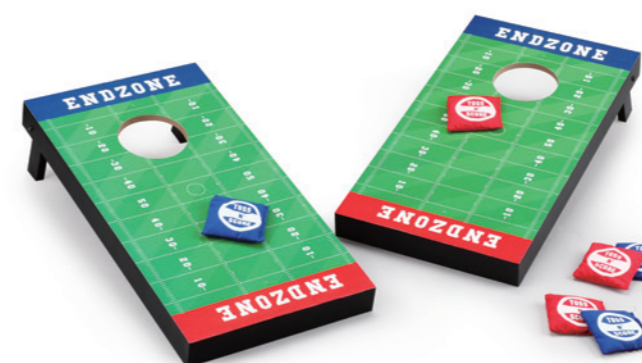

FY-8191

2-IN-1 TOSS N'SCORE

51x31x4cm
53.5x49x33.5cm/0.088CBM

3+ 6 pcs