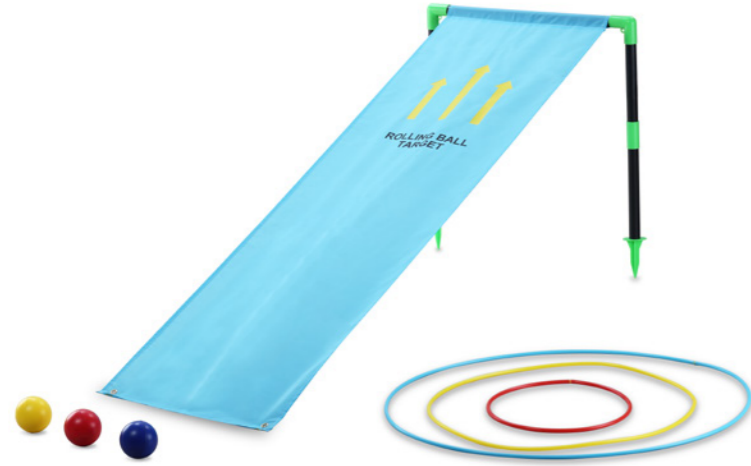

### RAVEN SHOOTING GAME

**FY-8222**  
RAVEN SHOOTING GAME  
51x15x41cm  
58.3x29.5x24.5cm/0.042CBM 3+ 6 pcs

### SHOOTING GAME

**SHOOTING GAME**  
31x15x41cm  
44.3x30.7x21.8cm/0.030CBM 3+ 6 pcs

**FY-8214**

**FY-8218**

**FY-8216**

**FY-8605**  
5-IN-1 MULTI-SPORT GAME (BASKETBALL, SOCCER, DARTBOARD, BASEBALL, FOOTBALL)  
48x48x146cm  
83x26x33cm/0.071CBM 3+ 2 pcs

**New!**

**FY-2301**

ROLLING BALL TARGET

📏 136x52.8x48cm

📦 49.5x25.5x32cm/0.04CBM

3+ 12 pcs

**FY-8612A**

2-IN-1 SOCCER NET GAME  
(ONE BIG NET & TWO SMALL NETS)