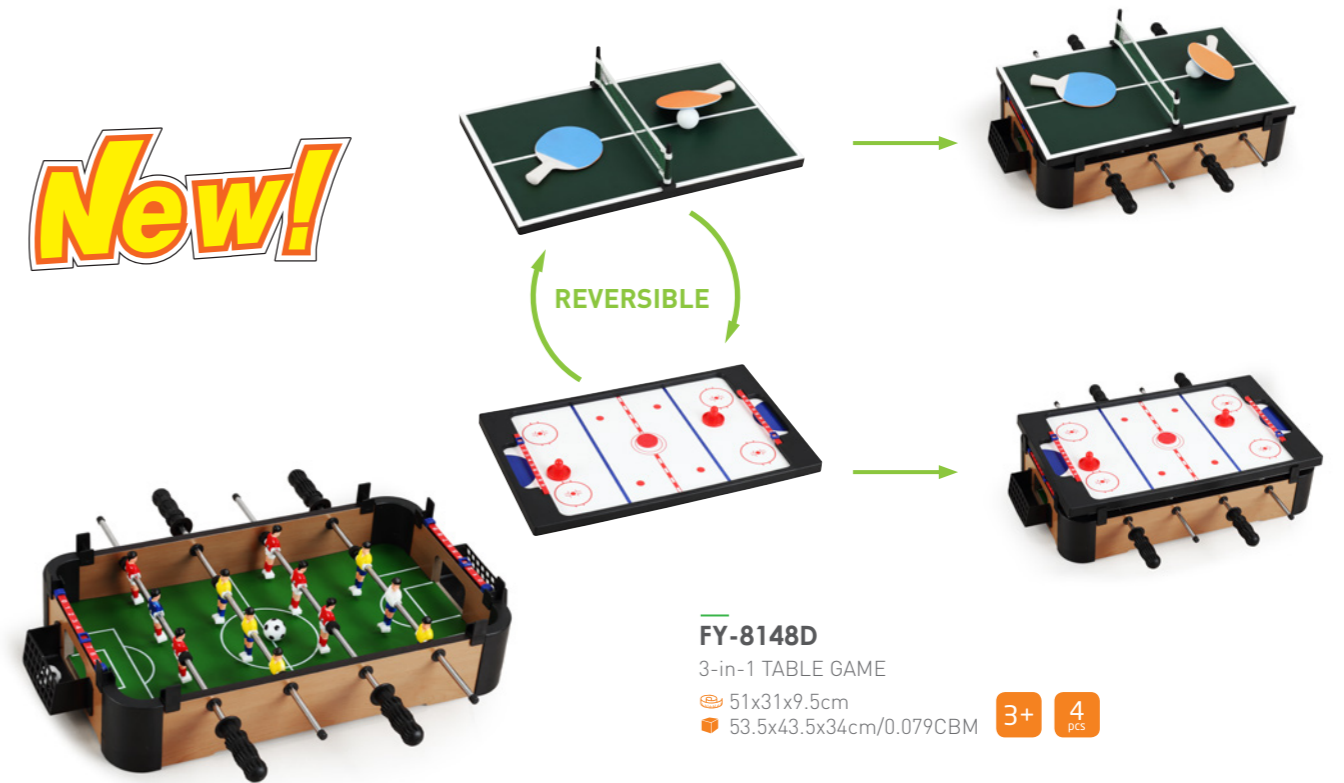

**FY-8155NT**  
POOL TABLE GAME  
71x37.7x15.5cm  
72.5x33x39.5cm/0.095CBM 3+ 3 pcs

**Bigger!**

**FY-8156**  
AIR HOCKEY TABLE GAME  
70x37x16.8cm  
73.5x35.7x39.8cm/0.104CBM 3+ 3 pcs

**FY-8156NT**  
AIR HOCKEY TABLE GAME  
71x37.7x15.5cm  
72.5x33x39.5cm/0.095CBM 3+ 3 pcs

**New!**

**FY-8148D**  
3-in-1 TABLE GAME  
51x31x9.5cm  
53.5x43.5x34cm/0.079CBM 3+ 4 pcs

**FY-2008**  
5-IN-1 TABLE GAME  
51x31x9.5cm  
53.5x41.8x33.8cm/0.076CBM 3+ 4 pcs

**New!**

**FY-8217**  
SOCCER GAME  
69x37x60cm  
78x25.8x38.3cm/0.077CBM 3+ 3 pcs