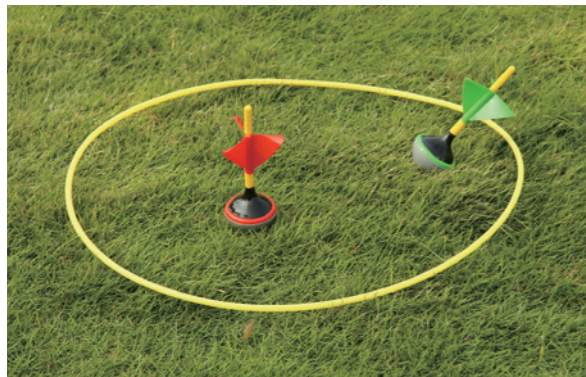

### SHOOTING GAME

**SHOOTING GAME**  
31x15x41cm  
44.3x30.7x21.8cm/0.030CBM 3+ 6 pcs

**FY-8214**

**FY-8218**

**FY-8216**

**FY-8605**  
5-IN-1 MULTI-SPORT GAME (BASKETBALL, SOCCER, DARTBOARD, BASEBALL, FOOTBALL)  
48x48x146cm  
83x26x33cm/0.071CBM 3+ 2 pcs

**New!**

**FY-2301**

ROLLING BALL TARGET

📏 136x52.8x48cm

📦 49.5x25.5x32cm/0.04CBM

3+ 12 pcs

**FY-8612A**

2-IN-1 SOCCER NET GAME  
(ONE BIG NET & TWO SMALL NETS)

📏 100x60x60/53x32x32cm

📦 53x51.5x34cm/0.093CBM

3+ 12 pcs

**FY-1935**

LAWN DARTS GAME

📏 Ø23x7.8cm

📦 64.5x33.5x26.5cm/0.058CBM

3+ 6 pcs