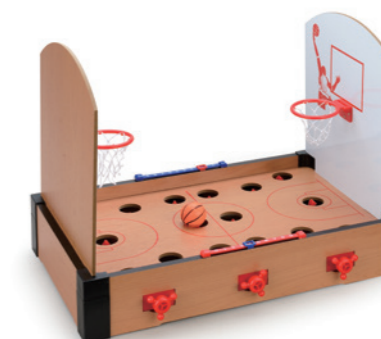

### FY-8193

ROD HOCKEY TABLE GAME

51x31x9.7cm  
53.5x43.4x33.5cm/0.078CBM

3+ 4 pcs

### FY-8205

BASKETBALL TABLE GAME

51x31.5x9.7cm  
53.5x47x34.2cm/0.086CBM

3+ 4 pcs

**FY-8178**

SQUARE POKER TABLE GAME

📏 51x51x9.6cm  
📦 53.5x31.5x54cm/0.091CBM

3+ 6 pcs