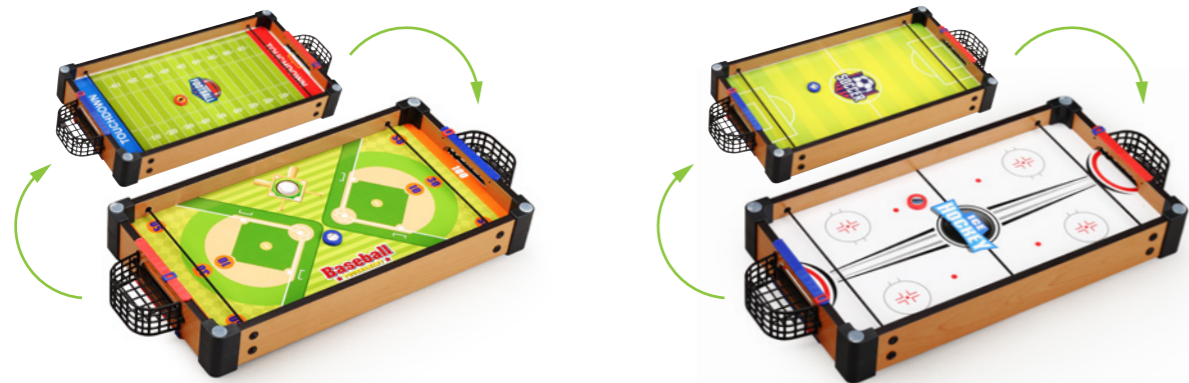

FY-2005
WOODEN SHOOT OUT TABLETOP GAME
41x22x5.6cm
48.5x39x45.6cm/0.086CBM 3+ 12 pcs